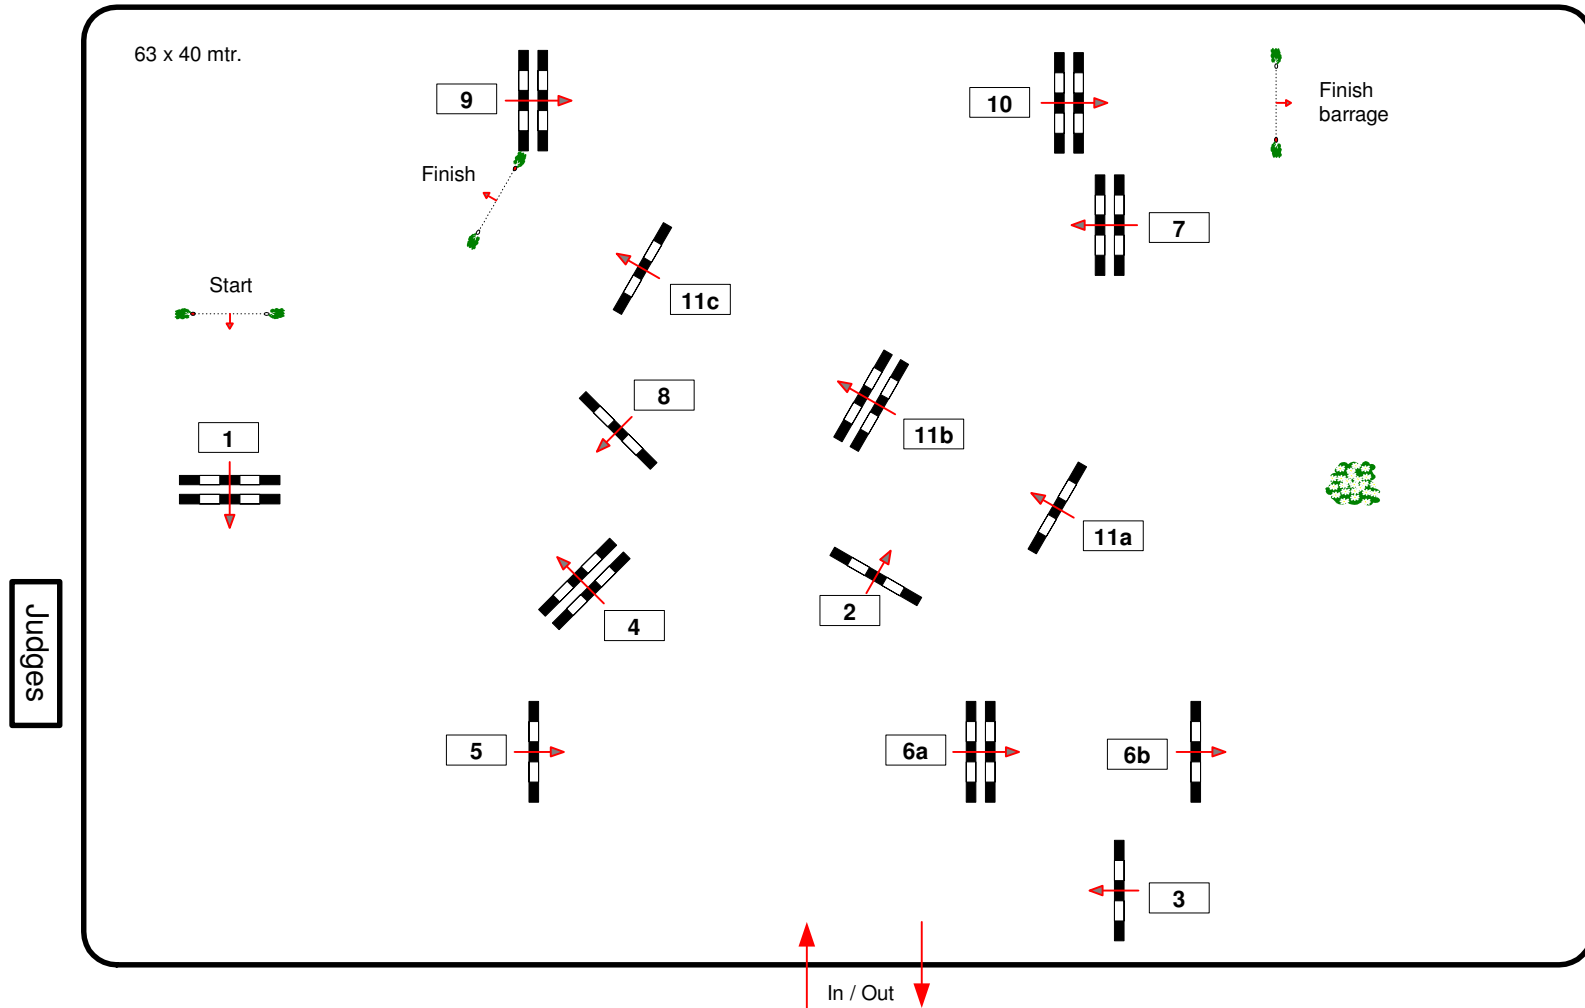

CSI INDOOR FRIESLAND 2007

Class No.: 5

Youngsters tour

Competition with one jump-off

Friday 19 October 2007

Start: 9:00

Table: A
National RG:
FEI RG / Art. 238.2.2
Height: 1,30/135 m

Speed: 350 m/min
Length: 470 m
Time allowed: 81 sec
Time limit: 162 sec

Obstacles: 11
Efforts: 14
Penalty sec:
Closed combination:

1st Jump-off: 1-2-11a-11b-6a-7-8-10
Length: 310 m
Time allowed: 54 sec
Time limit: 108 sec

2nd Jump-off:
Length: 0 m
Time allowed: 0 sec
Time limit: 0 sec